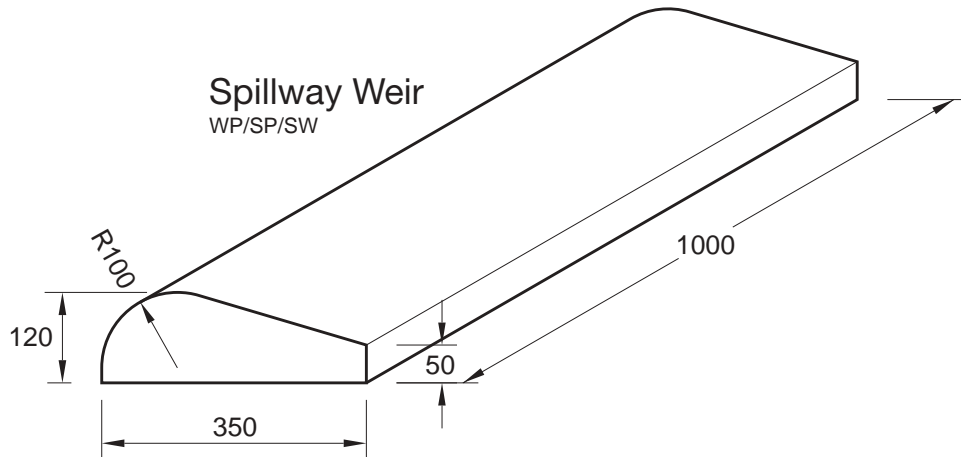

Spillway Weir

WP/SP/SW