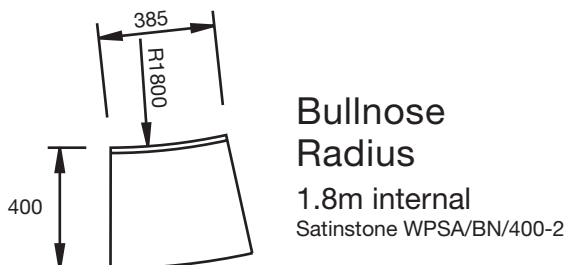

POOL COPING SERIES 400 (1800 RADIUS)

400 Series - Pool Coping Set

Typical Pool Surround Plan

Available in Satinstone and Antiquestone only

All bullnose measurements are base measurements only - they do not include bullnose.

POOL COPING SERIES 450 (1800 RADIUS)

450 Series - Pool Coping Set

Typical Pool Surround Plan

Available in Satinstone and Antiquestone only

All bullnose measurements are base measurements only - they do not include bullnose.

NOTE: a 450x450 body paver is not yet available