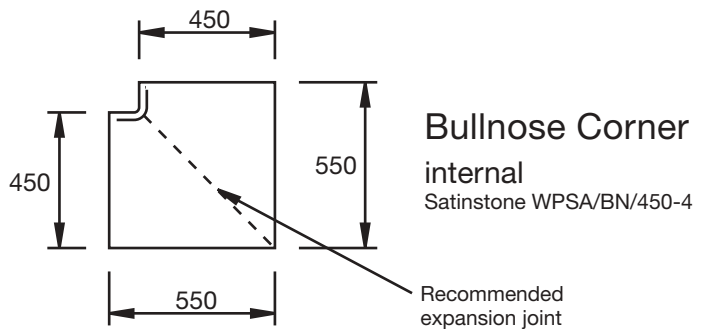

POOL COPING SERIES 400 (1800 RADIUS)

400 Series - Pool Coping Set

Typical Pool Surround Plan

Available in Satinstone and Antiquestone only

All bullnose measurements are base measurements only - they do not include bullnose.

POOL COPING SERIES 450 (1800 RADIUS)

450 Series - Pool Coping Set

Typical Pool Surround Plan

Available in Satinstone and Antiquestone only

All bullnose measurements are base measurements only - they do not include bullnose.

NOTE: a 450x450 body paver is not yet available