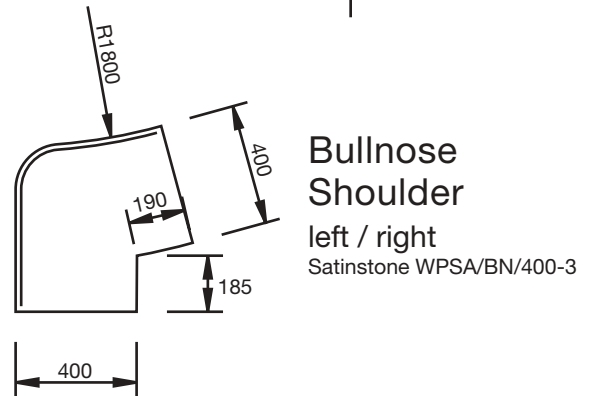

POOL COPING SERIES 400 (1800 RADIUS)

400 Series - Pool Coping Set

Typical Pool Surround Plan

Available in Satinstone and Antiquestone only

All bullnose measurements are base measurements only - they do not include bullnose.

POOL COPING SERIES 450 (1800 RADIUS)

450 Series - Pool Coping Set

Typical Pool Surround Plan

Available in Satinstone and Antiquestone only

All bullnose measurements are base measurements only - they do not include bullnose.

NOTE: a 450x450 body paver is not yet available