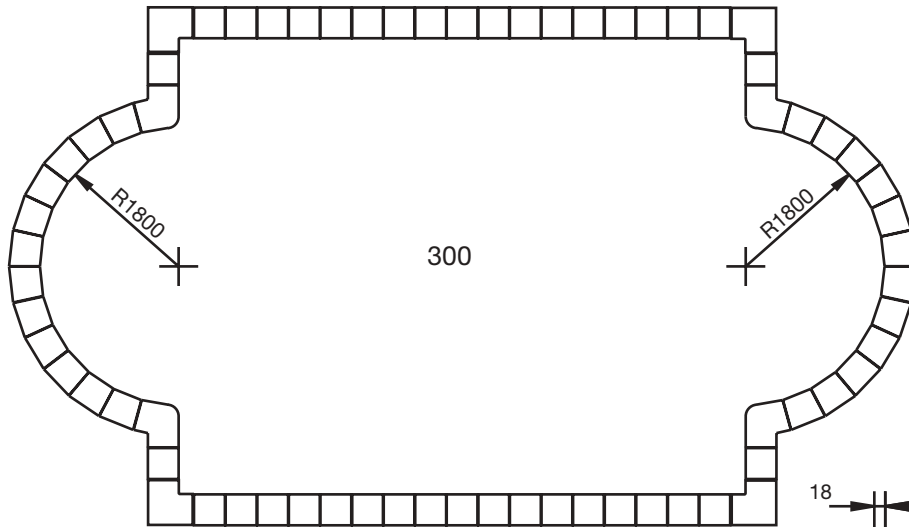

POOL COPING SERIES 400 (1800 RADIUS)

400 Series - Pool Coping Set

Typical Pool Surround Plan

Available in Satinstone and Antiquestone only

All bullnose measurements are base measurements only - they do not include bullnose.

POOL COPING SERIES 450 (1800 RADIUS)

450 Series - Pool Coping Set

Typical Pool Surround Plan

Available in Satinstone and Antiquestone only

All bullnose measurements are base measurements only - they do not include bullnose.

NOTE: a 450x450 body paver is not yet available