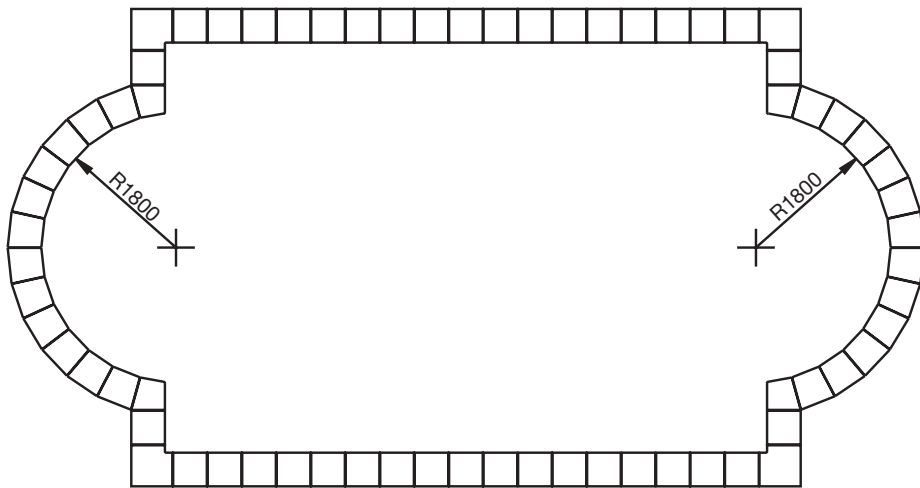

POOL COPING SERIES 400 (1800 RADIUS)

400 Series - Pool Coping Set

Typical Pool Surround Plan

Available in Satinstone and Antiquestone only

All bullnose measurements are base measurements only - they do not include bullnose.

POOL COPING SERIES 450 (1800 RADIUS)

450 Series - Pool Coping Set

Typical Pool Surround Plan

Available in Satinstone and Antiquestone only

All bullnose measurements are base measurements only - they do not include bullnose.

NOTE: a 450x450 body paver is not yet available