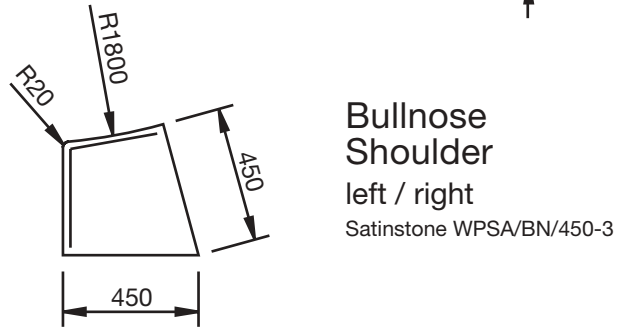

POOL COPING SERIES 400 (1800 RADIUS)

400 Series - Pool Coping Set

Typical Pool Surround Plan

Available in Satinstone and Antiquestone only

All bullnose measurements are base measurements only - they do not include bullnose.

POOL COPING SERIES 450 (1800 RADIUS)

450 Series - Pool Coping Set

Typical Pool Surround Plan

Available in Satinstone and Antiquestone only

All bullnose measurements are base measurements only - they do not include bullnose.