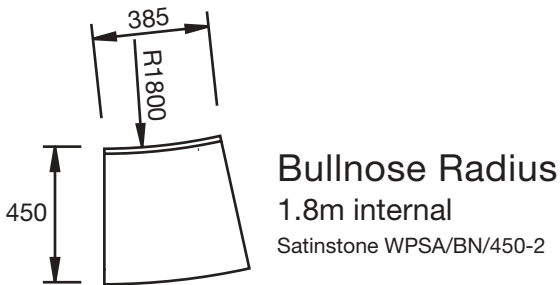

POOL COPING SERIES 450 (1800 RADIUS)

450 Series - Pool Coping Set

Typical Pool Surround Plan

Available in Satinstone and Antiquestone only

All bullnose measurements are base measurements only - they do not include bullnose.

NOTE: a 450x450 body paver is not yet available