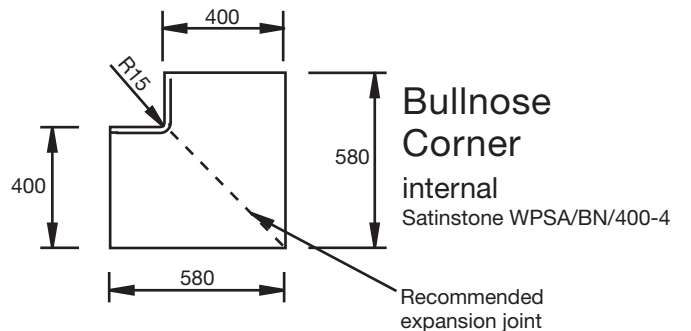

POOL COPING SERIES 400 (1800 RADIUS)

400 Series - Pool Coping Set

Typical Pool Surround Plan

Available in Satinstone and Antiquestone only

All bullnose measurements are base measurements only - they do not include bullnose.

POOL COPING SERIES 450 (1800 RADIUS)

450 Series - Pool Coping Set

Typical Pool Surround Plan

Available in Satinstone and Antiquestone only

All bullnose measurements are base measurements only - they do not include bullnose.

NOTE: a 450x450 body paver is not yet available