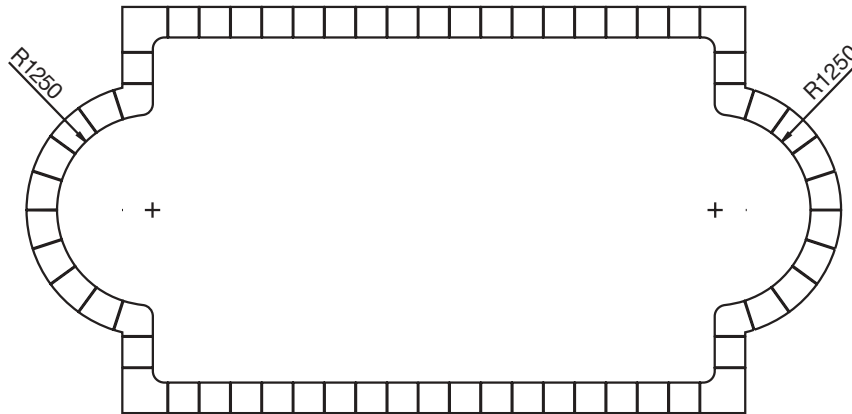

**POOL COPING (1250 RADIUS)**

**Pool Coping Set Typical Pool Surround Plan**

Available in Satinstone and Antiquestone only (same colour as Pool Coping)

All bullnose measurements are base measurements only - they do not include bullnose.