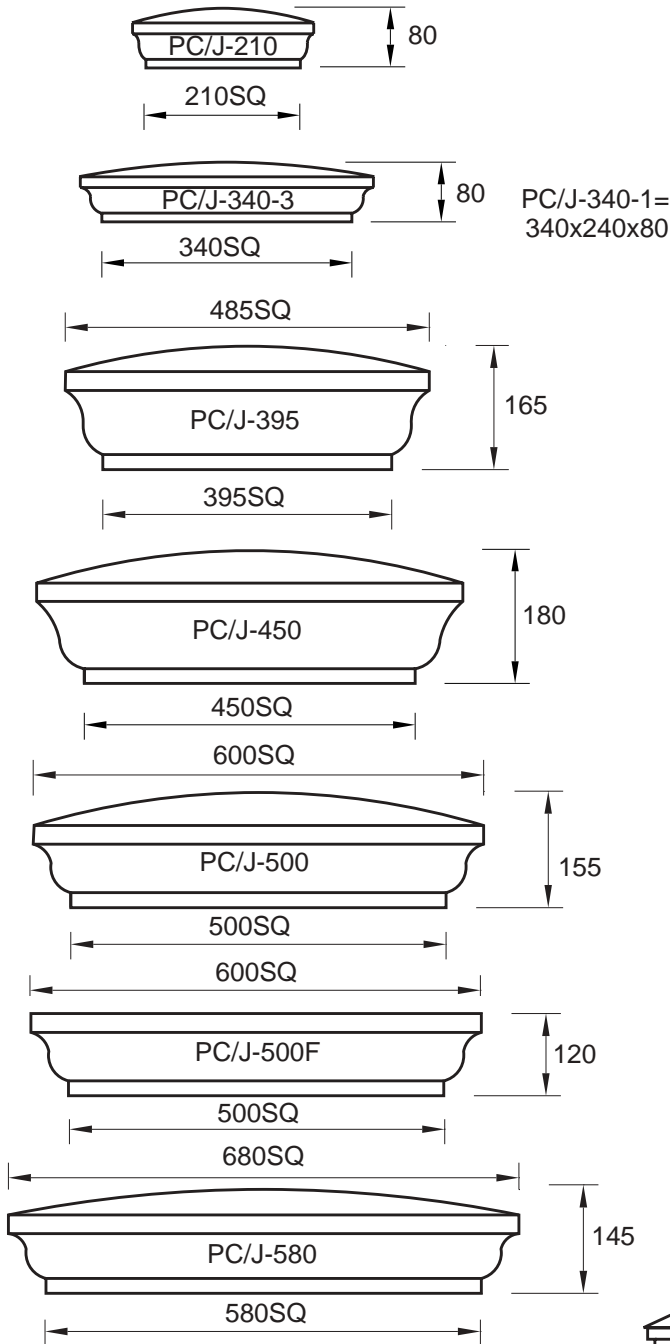

PIER CAPPING

Available in Satinstone or Silkstone Only

(codes indicated on drawings are all Silkstone Codes. If Satinstone is required change WP to WPSA)

Wellington

WP/PC/W-430

Whitelock

WP/PC/WH-640

Cavity Top = 380 x 170
Cavity Btm = 420 x 220

PIER CAPPING CONTINUED

Pier Capping - Antiquestone only

Jefferson

Dewar

Pitched Cap

PC/D-650 Also available
With pitched top.

PIER CAPPING CONTINUED

* Indicative profiles only, specific detail may vary