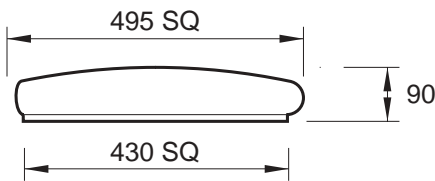

PIER CAPPING

Available in Satinstone or Silkstone Only

(codes indicated on drawings are all Silkstone Codes. If Satinstone is required change WP to WPSA)

Wellington

WP/PC/W-430

Whitelock

WP/PC/WH-640

Cavity Top = 380 x 170
Cavity Btm = 420 x 220

PIER CAPPING CONTINUED

Pier Capping - Antiquestone only

Jefferson

Dewar

Pitched Cap

PC/D-650 Also available
With pitched top.

PIER CAPPING CONTINUED

* Indicative profiles only, specific detail may vary