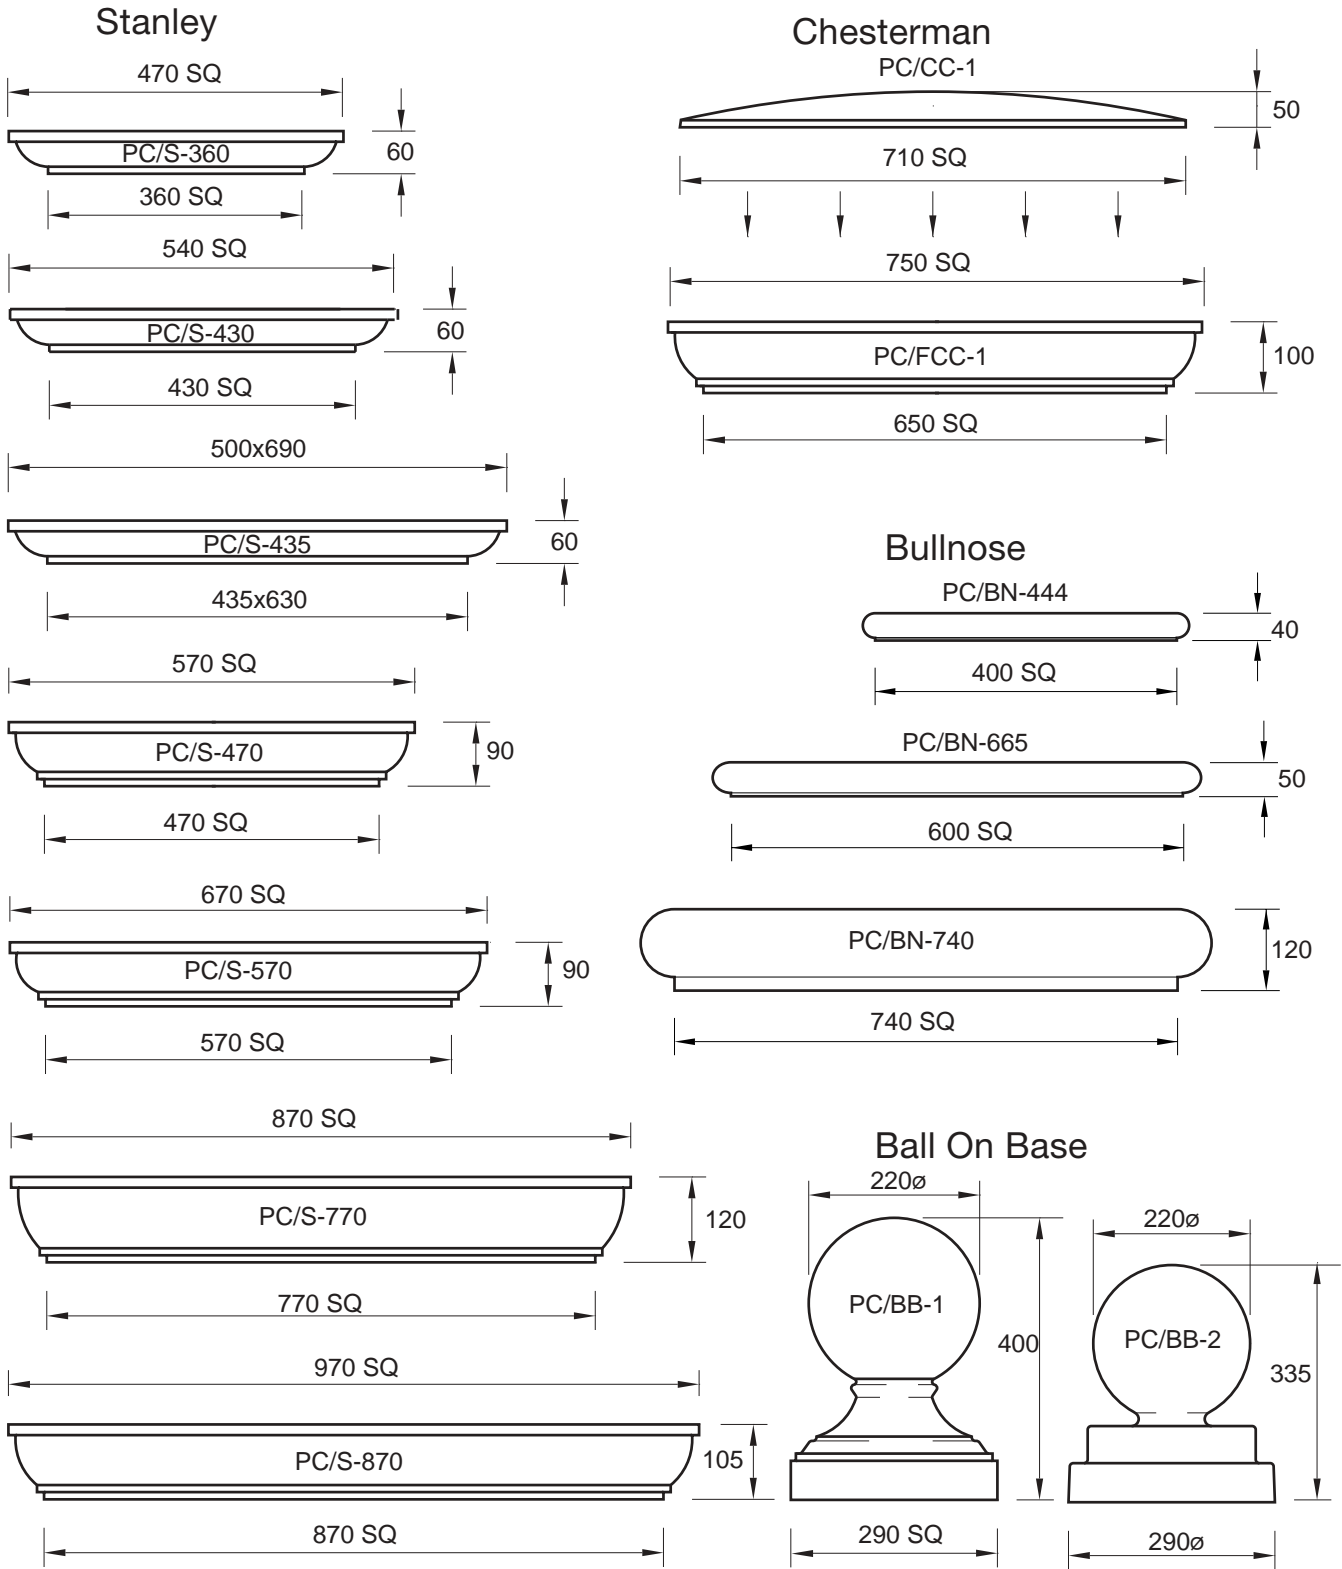

PIER CAPPING

Available in Satinstone or Silkstone Only

(codes indicated on drawings are all Silkstone Codes. If Satinstone is required change WP to WPSA)

Wellington

WP/PC/W-430

Whitelock

WP/PC/WH-640

Cavity Top = 380 x 170
Cavity Btm = 420 x 220

PIER CAPPING CONTINUED

Pier Capping - Antiquestone only

Jefferson

Dewar

Pitched Cap

PC/D-650 Also available
With pitched top.

PIER CAPPING CONTINUED

* Indicative profiles only, specific detail may vary