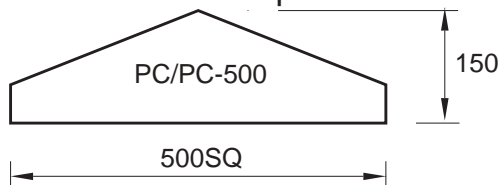

PIER CAPPING

Available in Satinstone or Silkstone Only

(codes indicated on drawings are all Silkstone Codes. If Satinstone is required change WP to WPSA)

Wellington

WP/PC/W-430

Whitelock

WP/PC/WH-640

Cavity Top = 380 x 170
Cavity Btm = 420 x 220

PIER CAPPING CONTINUED

Pier Capping - Antiquestone only

Jefferson

Dewar

Pitched Cap

PC/D-650 Also available
With pitched top.

PIER CAPPING CONTINUED

* Indicative profiles only, specific detail may vary