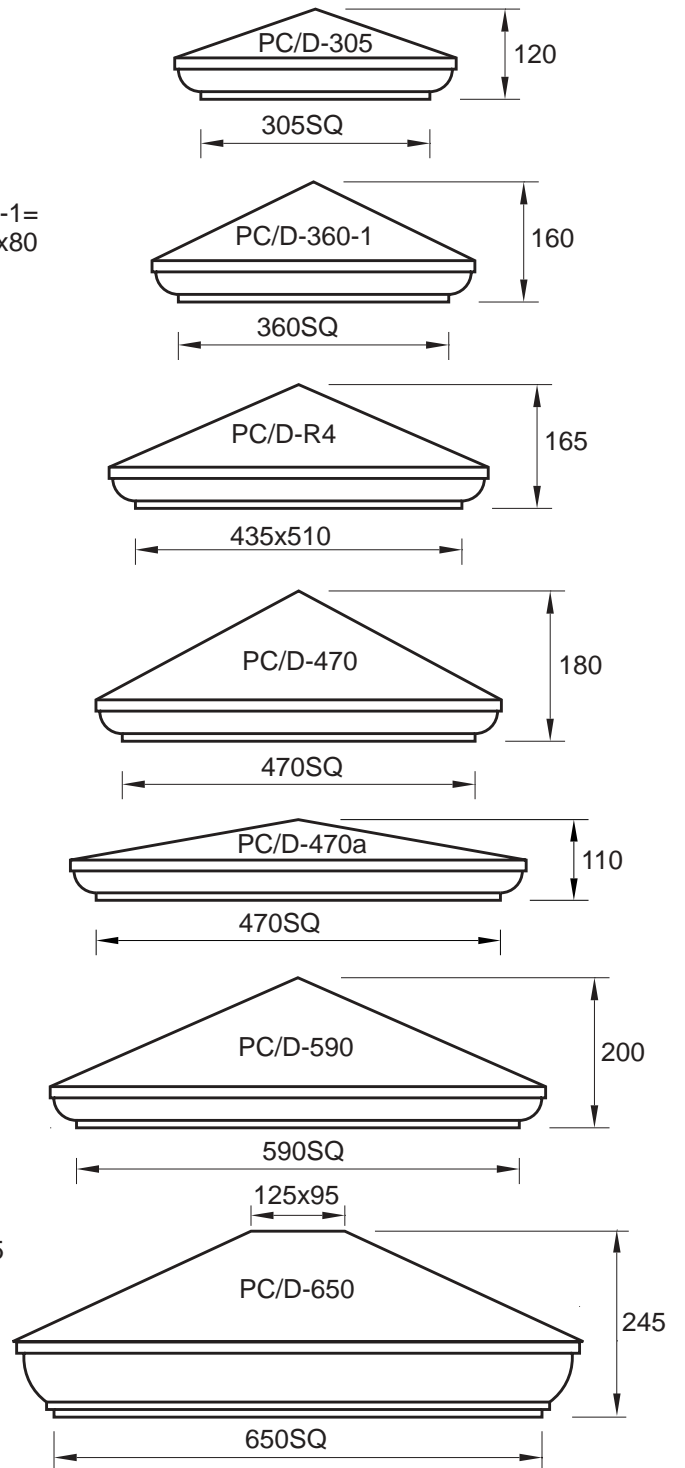

PIER CAPPING

Available in Satinstone or Silkstone Only

(codes indicated on drawings are all Silkstone Codes. If Satinstone is required change WP to WPSA)

Wellington

WP/PC/W-430

Whitelock

WP/PC/WH-640

Cavity Top = 380 x 170
Cavity Btm = 420 x 220

PIER CAPPING CONTINUED

Pier Capping - Antiquestone only

Jefferson

Dewar

Pitched Cap

PC/D-650 Also available
With pitched top.

PIER CAPPING CONTINUED

* Indicative profiles only, specific detail may vary