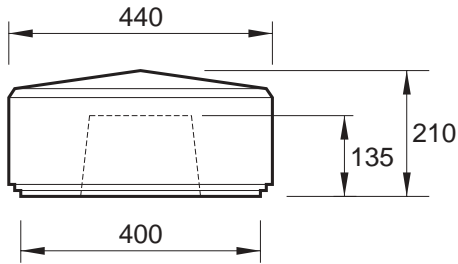

PIER CAPPING

Available in Satinstone or Silkstone Only

(codes indicated on drawings are all Silkstone Codes. If Satinstone is required change WP to WPSA)

Wellington

WP/PC/W-430

Whitelock

WP/PC/WH-640

Cavity Top = 380 x 170
Cavity Btm = 420 x 220