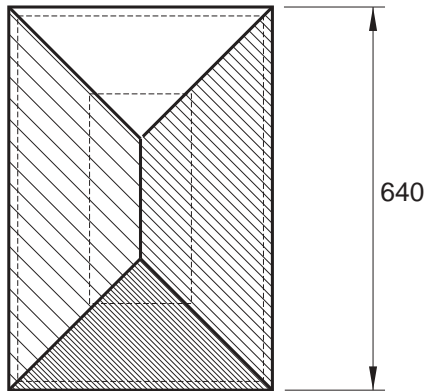

PIER CAPPING

Available in Satinstone or Silkstone Only

(codes indicated on drawings are all Silkstone Codes. If Satinstone is required change WP to WPSA)

Wellington

WP/PC/W-430

Whitelock

WP/PC/WH-640

Cavity Top = 380 x 170
Cavity Btm = 420 x 220

PIER CAPPING CONTINUED

Pier Capping - Antiquestone only

Jefferson

Dewar

Pitched Cap

PC/D-650 Also available
With pitched top.

PIER CAPPING CONTINUED

* Indicative profiles only, specific detail may vary