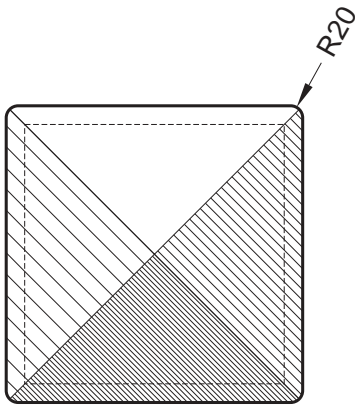

PIER CAPPING

Available in Satinstone or Silkstone Only

(codes indicated on drawings are all Silkstone Codes. If Satinstone is required change WP to WPSA)

Wellington

WP/PC/W-430

Whitelock

WP/PC/WH-640

Cavity Top = 380 x 170
Cavity Btm = 420 x 220

PIER CAPPING CONTINUED

Pier Capping - Antiquestone only

Jefferson

Dewar

Pitched Cap

PC/D-650 Also available
With pitched top.

PIER CAPPING CONTINUED

* Indicative profiles only, specific detail may vary