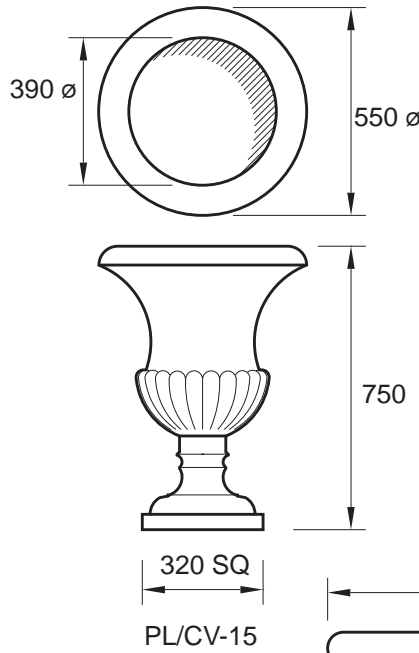

PLANTERS CONTINUED

Antiquestone only

Chelmstone Vase

Victorian Urn

Jefferson Urn