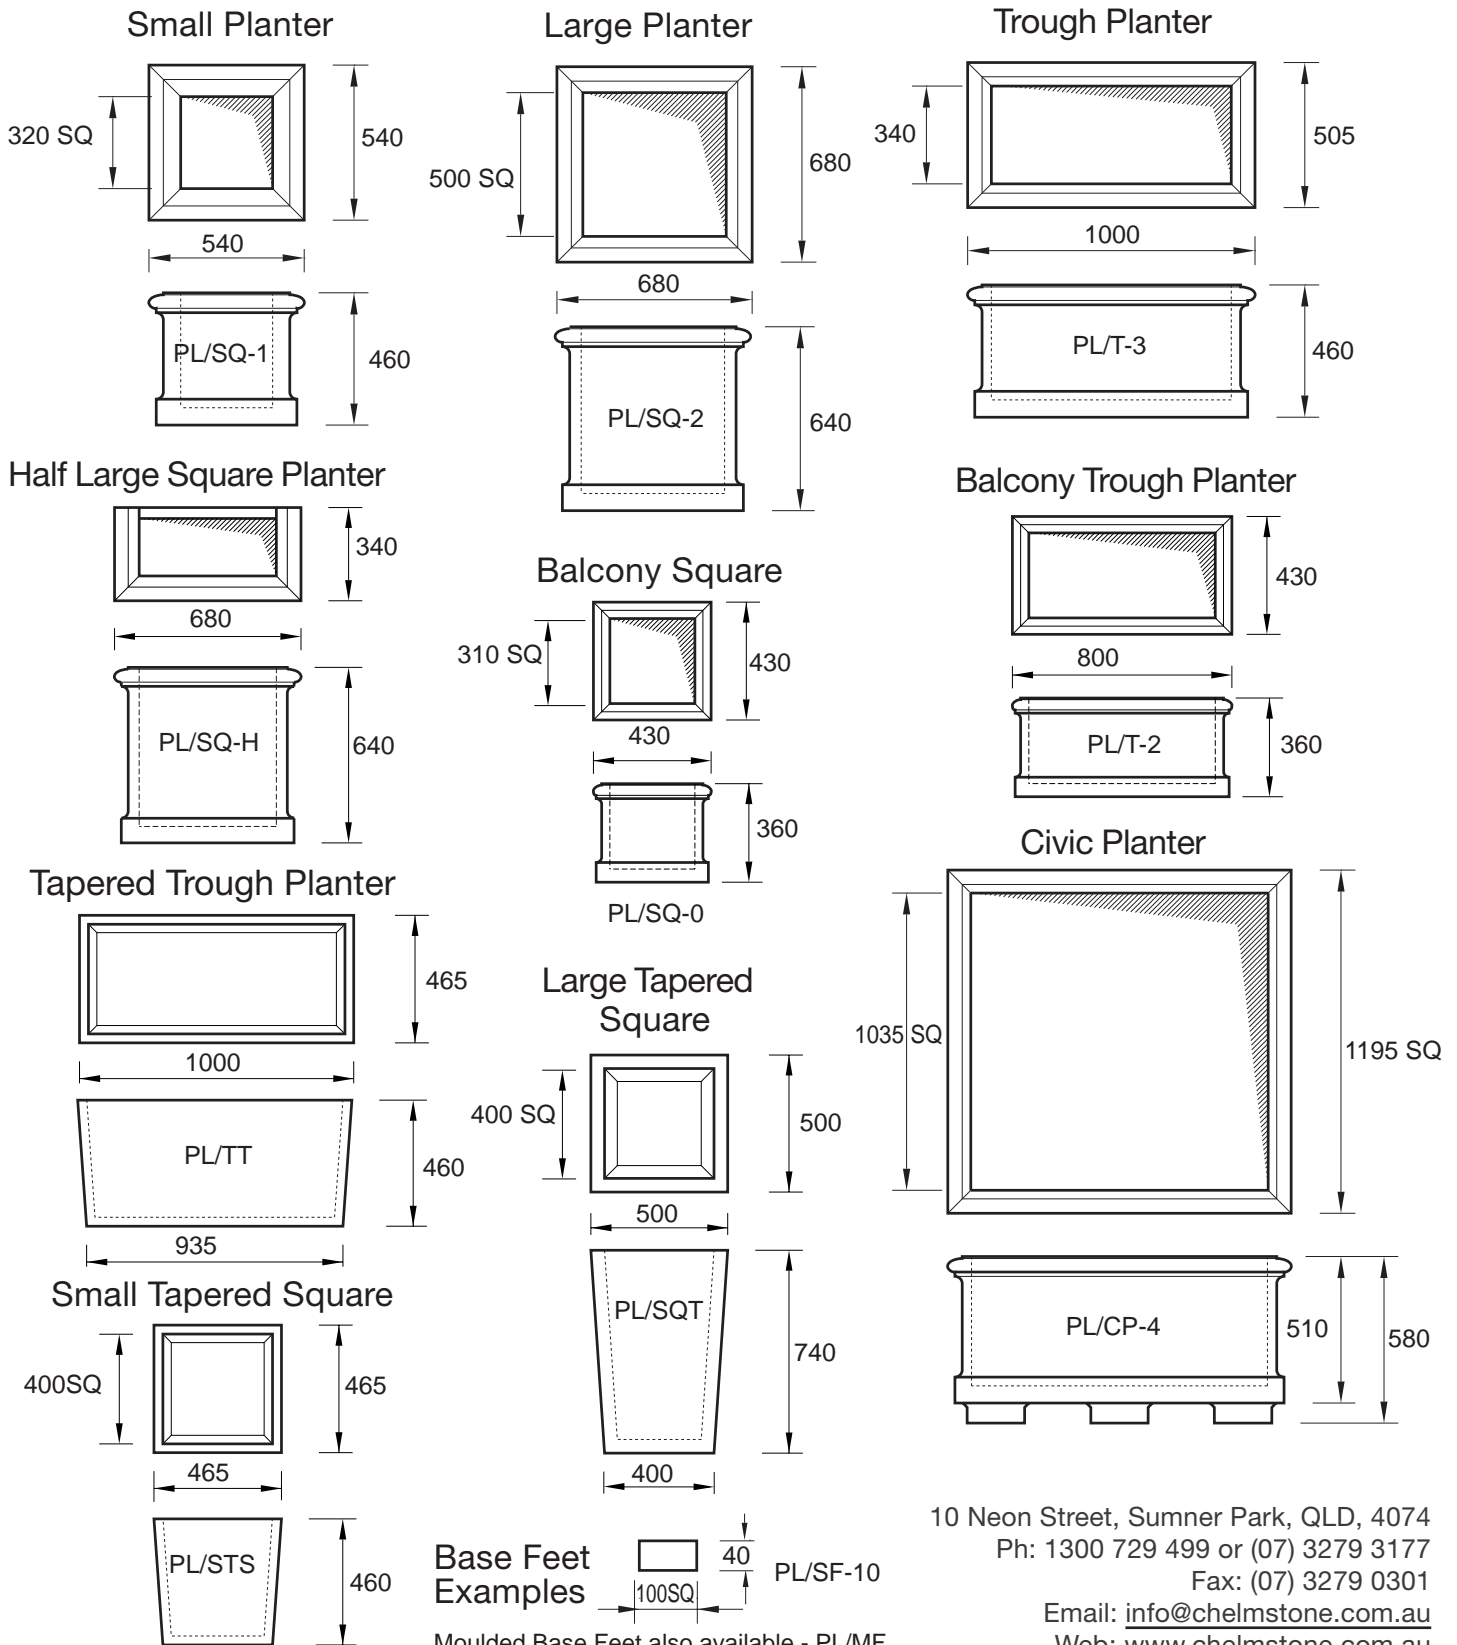

PLANTERS

Antiquestone only

Note: Due to the nature of cast stone products small visible cracks may appear. These are superficial and will only enhance the classic charm of the product.